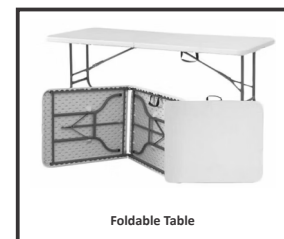

Tablecloths Spec Sheet

Indoor Product

Product Details

Available Sizes / Options

Large Tablecloth

Standard Tablecloth

Stretch Tablecloth

Table Runner

Specifications

Large Tablecloth

Fabric	100% Polyester Bannerweave
Size	3.0m x 2.0m

Standard Tablecloth

Fabric	100% Polyester Mini Matt
Size	1.4m x 2.4m

Stretch Tablecloth

Fabric	Pro Lite
Size	2.2m x 3.2m

Table Runner

Fabric	100% Polyester Mini Matt
Size	2.0m x 0.6m